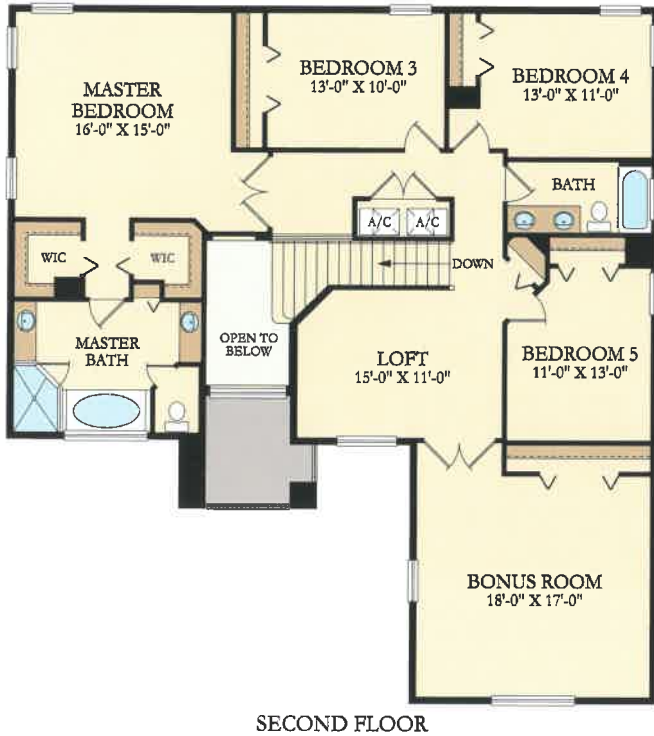

NATIONAL

5 Bedrooms | 3 Baths | Loft | Bonus Room | 3-Car Garage

1,637 Sq. Ft. First Floor
1,836 Sq. Ft. Second Floor

3,473 Sq. Ft. Total Living A/C
68 Sq. Ft. Entry
392 Sq. Ft. Lanai
664 Sq. Ft. Garage

4,597 Sq. Ft. Total

LENNAR®

For more information
Call or text (941) 315-6772

LORRAINE LAKES
— AT LAKEWOOD RANCH —